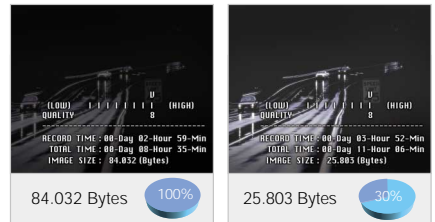

SSNR On

SSNR Off